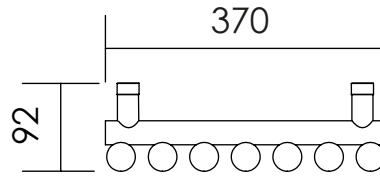

ABBA

Height: 1800
Width: 370
Depth: 92-99

Tube Ø: 32 + 38mm
Output @50°CΔT: 700 W
Elec. element if specified: N/A

Aestus reserve the right to alter specifications without prior notice. ALL MEASUREMENTS ARE NOMINAL DIMENSIONS ONLY, AND ARE NOT BINDING.

SCALE: 1:10