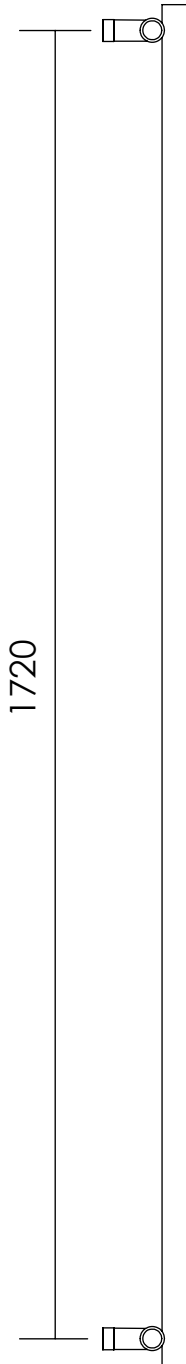

ABBA

Height: 1800
Width: 370
Depth: 92-99

Tube Ø: 32 + 38mm
Output @50°CΔT: 700 W
Elec. element if specified: N/A

Aestus reserve the right to alter specifications without prior notice. ALL MEASUREMENTS ARE NOMINAL DIMENSIONS ONLY, AND ARE NOT BINDING.

Aestus

Strawberry Lane Industrial Estate
Willenhall, West Midlands WV13 3RS
Tel: 01902 387080 Fax: 01902 387081
e-mail: info@aestus.co.uk www.aestus.co.uk

DIMENSIONS ARE IN MILLIMETERS

MATERIAL: Mild Steel

SCALE: 1:10