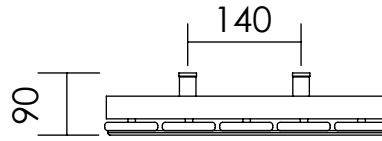

# COPY

Height: 1800  
Width: 370  
Depth: 90

Tube Ø: 70 x 11  
Output @50°CΔT: 607 W  
Elec. element if specified: N/A

Aestus reserve the right to alter specifications without prior notice. ALL MEASUREMENTS ARE NOMINAL DIMENSIONS ONLY, AND ARE NOT BINDING.

DIMENSIONS ARE IN MILLIMETERS

MATERIAL: Mild Steel

SCALE: 1:10