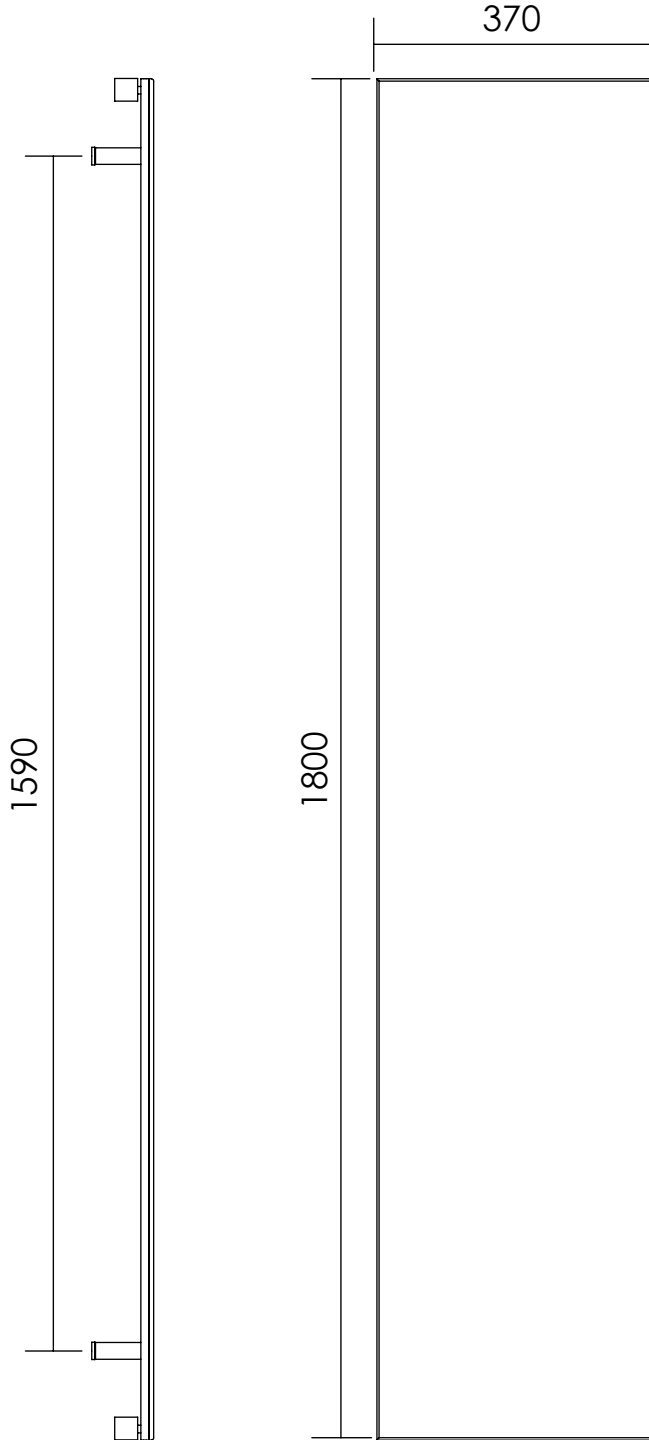

# COPY

Height: 1800  
Width: 370  
Depth: 90

Tube Ø: 70 x 11  
Output @50°CΔT: 607 W  
Elec. element if specified: N/A

Aestus reserve the right to alter specifications without prior notice. ALL MEASUREMENTS ARE NOMINAL DIMENSIONS ONLY, AND ARE NOT BINDING.

DIMENSIONS ARE IN MILLIMETERS

MATERIAL: Mild Steel

SCALE: 1:10