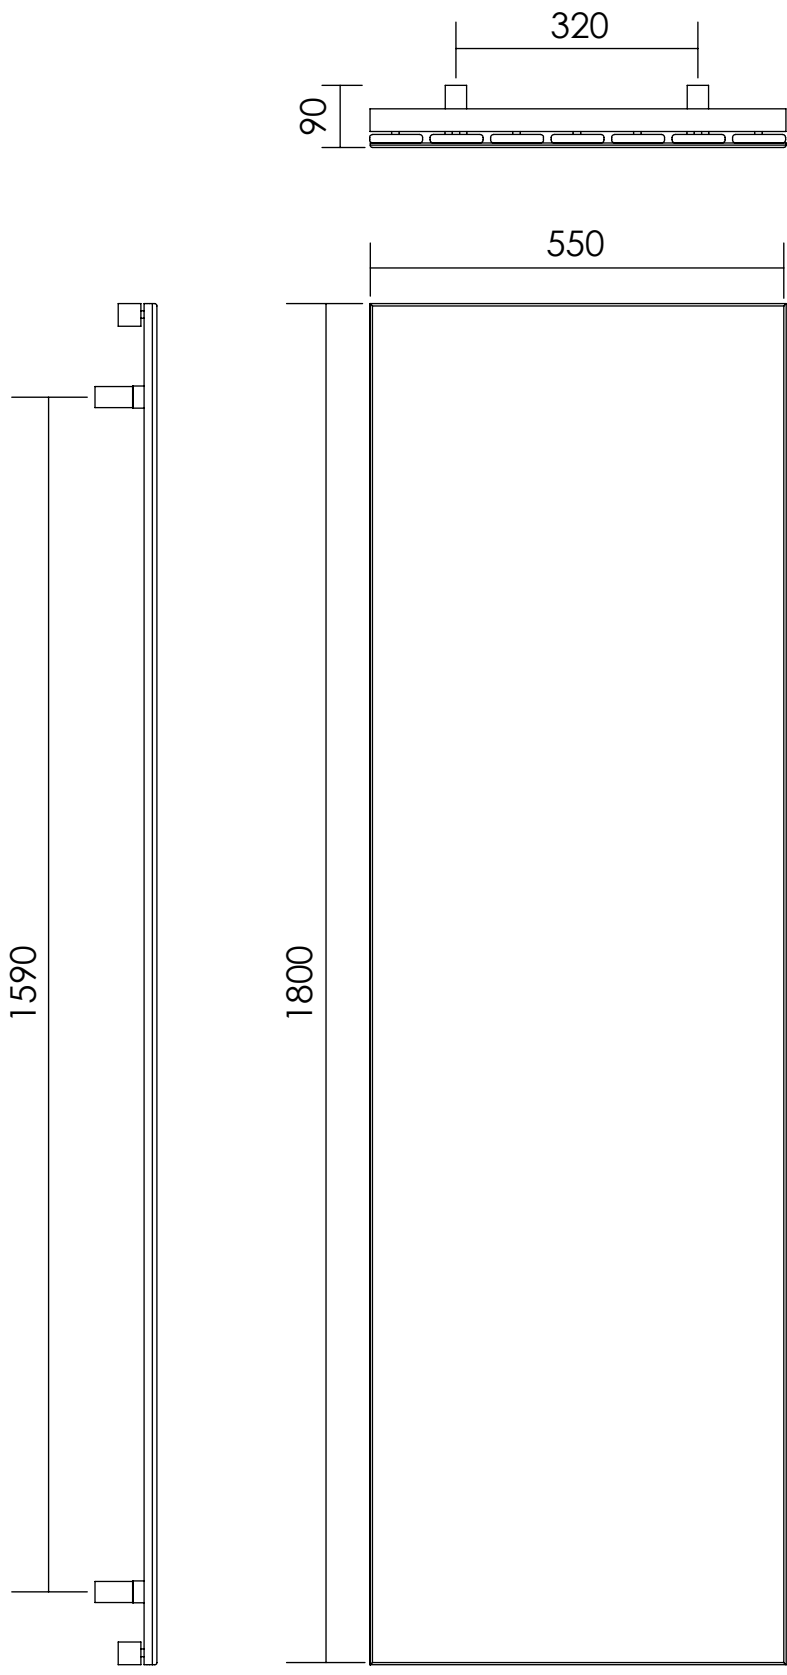

COPY

Height: 1800
Width: 550
Depth: 90

Tube Ø: 70 x 11
Output @50°CΔT: 896 W
Elec. element if specified: N/A

Aestus reserve the right to alter specifications without prior notice. ALL MEASUREMENTS ARE NOMINAL DIMENSIONS ONLY, AND ARE NOT BINDING.

Aestus

Strawberry Lane Industrial Estate
Willenhall, West Midlands WV13 3RS
Tel: 01902 387080 Fax: 01902 387081
e-mail: info@aestus.co.uk www.aestus.co.uk

DIMENSIONS ARE IN MILLIMETERS

MATERIAL: Mild Steel

SCALE: 1:10