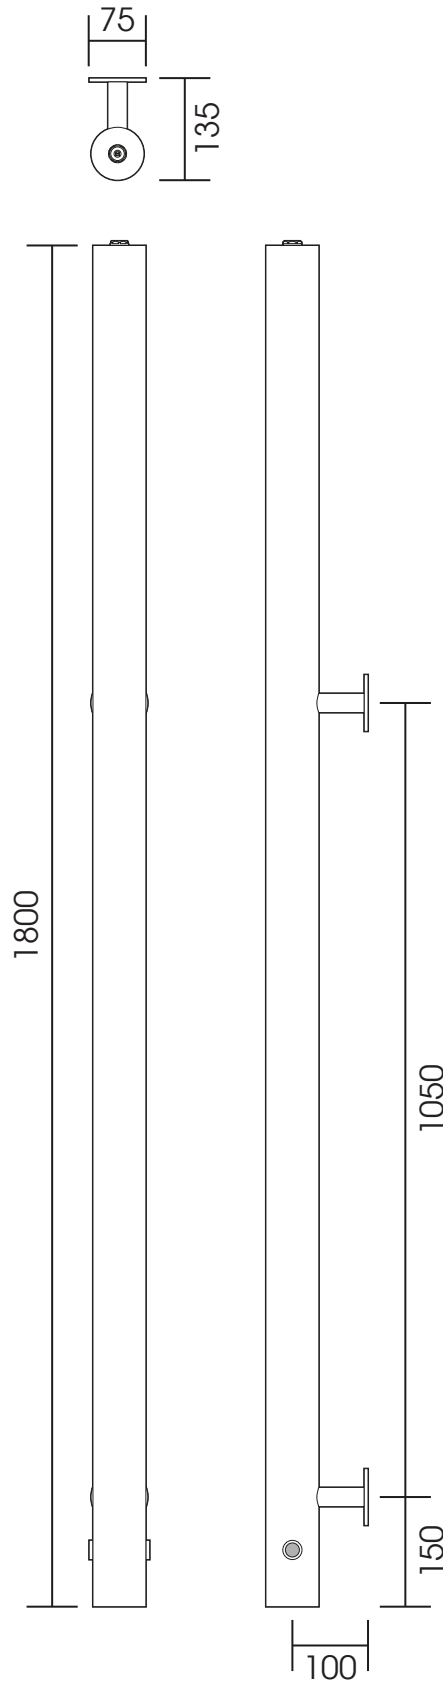

# R70

Height: 1800  
Width: 75  
Depth: 135

Tube Ø: 70  
Output @50°CΔT: 279 W  
Elec. element if specified: 200 W

Aestus reserve the right to alter specifications without prior notice. ALL MEASUREMENTS ARE NOMINAL DIMENSIONS ONLY, AND ARE NOT BINDING.