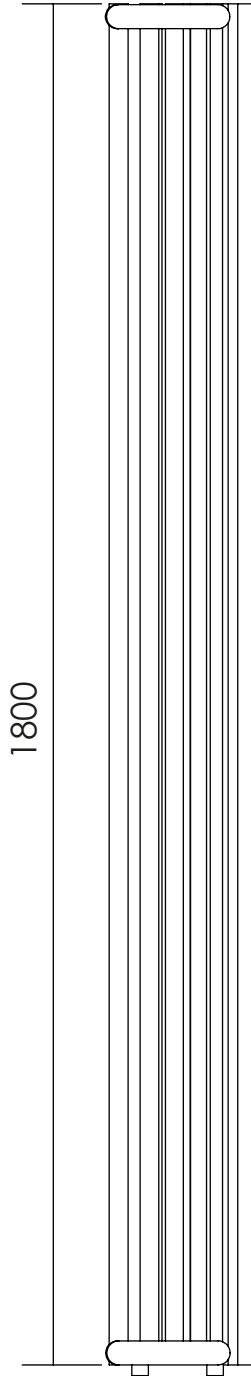

# STANCE

Height: 1800  
Width: 190  
Depth: 265-285

Tube Ø: 25x26.5 D shape + 32mm  
Output @50°CΔT: 622 W  
Elec. element if specified: N/A

Aestus reserve the right to alter specifications without prior notice. ALL MEASUREMENTS ARE NOMINAL DIMENSIONS ONLY, AND ARE NOT BINDING.

DIMENSIONS ARE IN MILLIMETERS

MATERIAL: Mild Steel

SCALE: 1:10