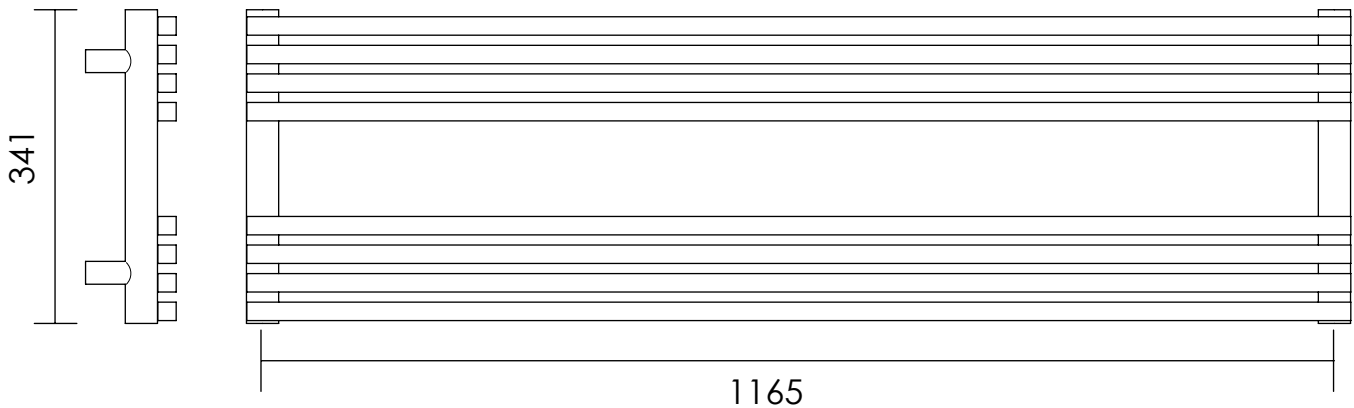

TIME

Height: 341
Width: 1200
Depth: 100

Tube Ø: 35mm + 20mm Sq
Output @50°CΔT: 480 W
Elec. element if specified: N/A

Aestus reserve the right to alter specifications without prior notice. ALL MEASUREMENTS ARE NOMINAL DIMENSIONS ONLY, AND ARE NOT BINDING.

•Aestus•

Strawberry Lane Industrial Estate
Willenhall, West Midlands WV13 3RS
Tel: 01902 387080 Fax: 01902 387081
e-mail: info@aestus.co.uk www.aestus.co.uk

DIMENSIONS ARE IN MILLIMETERS

MATERIAL: Mild Steel

SCALE: 1:8