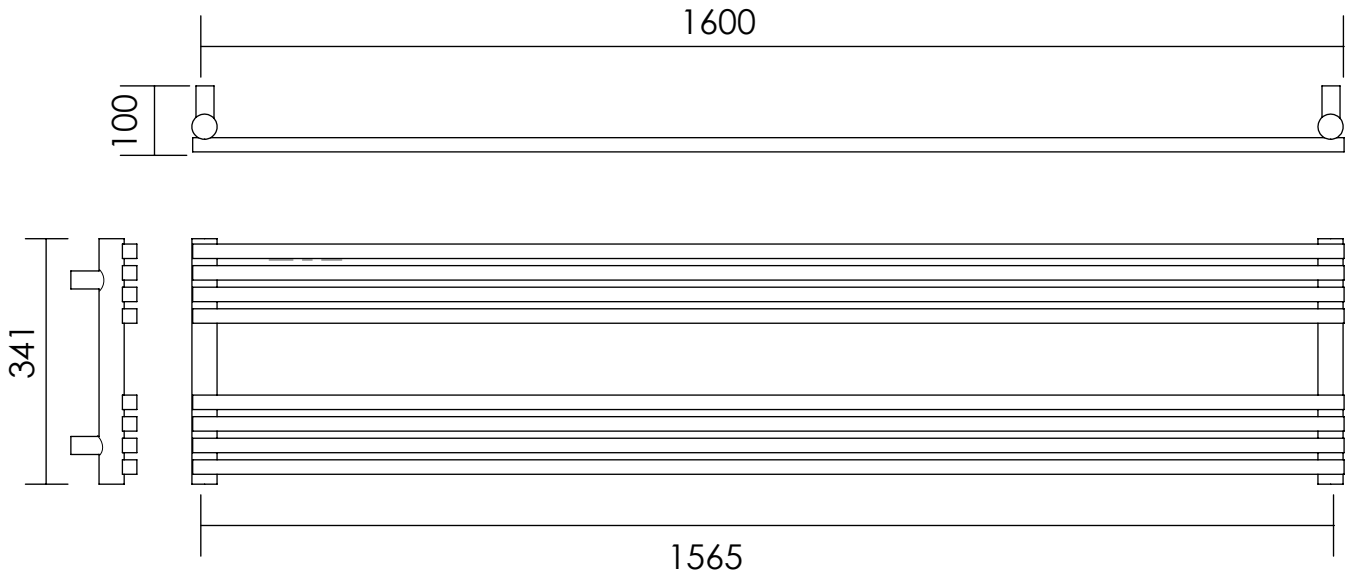

TIME

Height: 341
Width: 1600
Depth: 100

Tube Ø: 35mm + 20mm Sq
Output @50°CΔT: 560 W
Elec. element if specified: N/A

Aestus reserve the right to alter specifications without prior notice. ALL MEASUREMENTS ARE NOMINAL DIMENSIONS ONLY, AND ARE NOT BINDING.