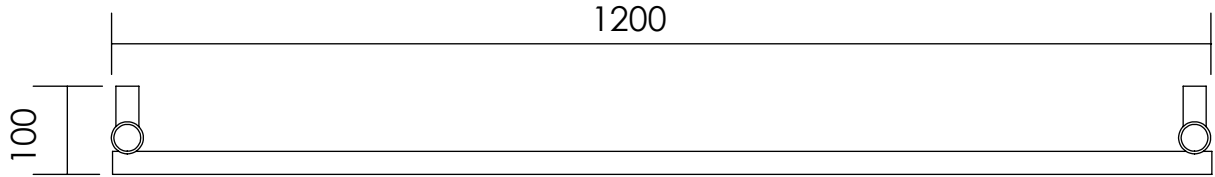

# WITHOUT

Height: 380  
Width: 1200  
Depth: 100

Tube Ø: 35mm + 25mm  
Output @50°CΔT: 464 W  
Elec. element if specified: N/A

Aestus reserve the right to alter specifications without prior notice. ALL MEASUREMENTS ARE NOMINAL DIMENSIONS ONLY, AND ARE NOT BINDING.