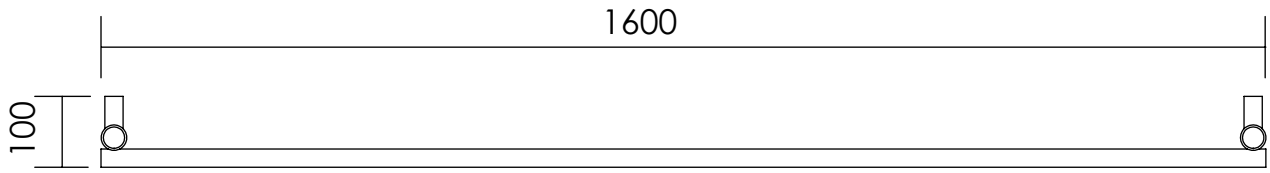

# WITHOUT

Height: 380  
Width: 1600  
Depth: 100

Tube Ø: 35mm + 25mm  
Output @50°CΔT: 624 W  
Elec. element if specified: N/A

Aestus reserve the right to alter specifications without prior notice. ALL MEASUREMENTS ARE NOMINAL DIMENSIONS ONLY, AND ARE NOT BINDING.