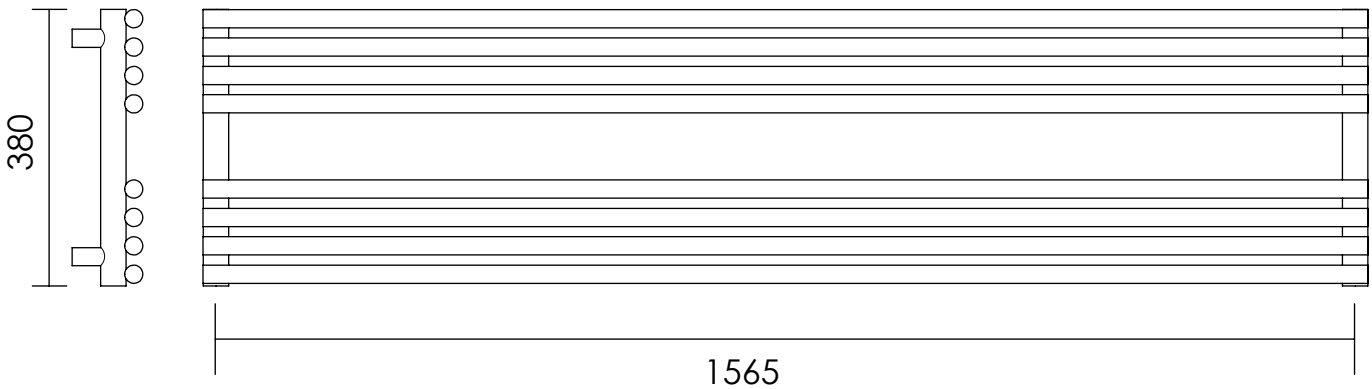

# WITHOUT

Height: 380  
Width: 1600  
Depth: 100

Tube Ø: 35mm + 25mm  
Output @50°CΔT: 624 W  
Elec. element if specified: N/A

Aestus reserve the right to alter specifications without prior notice. ALL MEASUREMENTS ARE NOMINAL DIMENSIONS ONLY, AND ARE NOT BINDING.